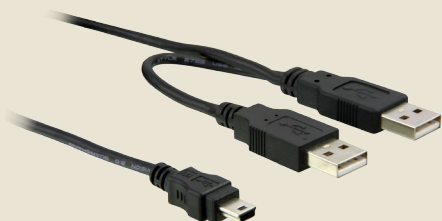

2.5" External enclosure SATA HDD > USB 2.0

Description

The aluminium enclosure supports any 2.5" SATA HDD. To be connected through USB 2.0 to any PC or Notebook.

Ref. 42467
EAN 4043619424672

Images

Specification

- USB 2.0 specification revision 2.0
- Data transfer rate up to 480 Mbps
- For 2.5" SATA I or SATA II hard drives
- Dimension (LxWxH): 131 mm x 73 mm x 13 mm
- Hot Plug, Plug & Play

System requirement

- Windows 2000/XP/Vista/Vista-64
- PC or notebook with two free USB ports

Package content

- 2.5" external enclosure
- USB 2.0 data-/ power cable
- Cover, Screwdriver, Screws
- User manual

Package

- Retail Box